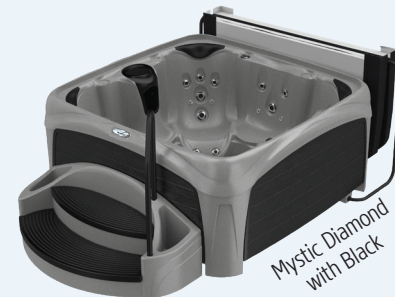

Crossover™ COLLECTION & SUITES

PERFORMANCE & STYLE

Plug & Play

Crossover 730S or Crossover 730L
30 Stainless Steel Jets • 120V-15 Amp, 1-Pump

730^S
All Seats

Seats 7 adults
30 Adjustable Jets
80" x 80" x 36"

Suite Package Option Includes:

- Steps with planters, storage and handrail
- plus Cover Lifter

Black Diamond
with Black

Black Diamond
with Gray

Mystic Diamond
with Black

Sahara Diamond
with Coffee

White Diamond
with Espresso

White Diamond
with Gray

White Diamond
with Black

Crossover[™] COLLECTION & SUITES

Exterior corner LED lights add safety and ambiance around your spa.

Interior footwell LED lights are standard in all Crossover models. Add optional perimeter lights for a full spa glow.