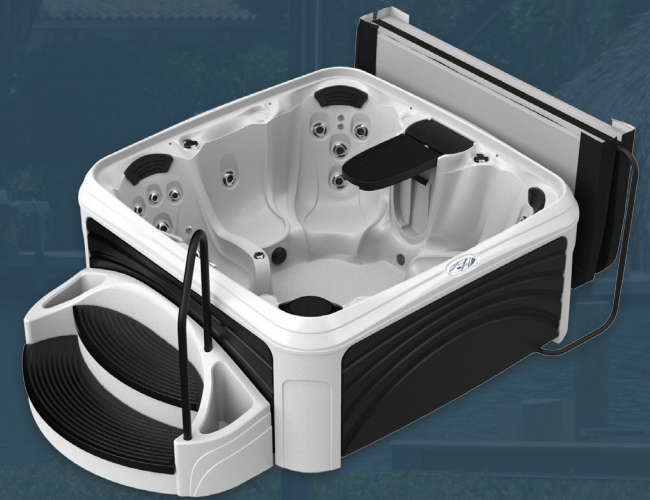

All Collections Now Available in Suites

Complete Suite Includes:
Enjoy the extra wide integrated Suite Steps with slip resistant step treads, sturdy handrail and two side planters ready for added natural color plus a bonus storage area inside the step.
The suite also includes a quality Cover Lifter to make lifting, storing and replacing your cover easy and convenient between every use.

Available at time of spa purchase only.