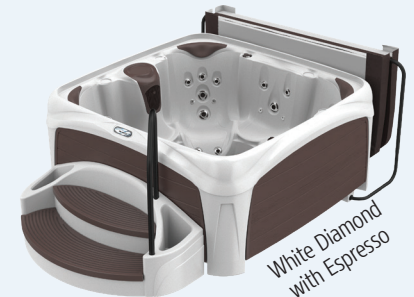

Crossover™ COLLECTION & SUITES

PERFORMANCE & STYLE

Plug & Play

Crossover 730S or Crossover 730L
30 Stainless Steel Jets • 120V-15 Amp, 1-Pump

730^S
All Seats

Seats 7 adults
30 Adjustable Jets
80" x 80" x 36"

Suite Package Option Includes:

- Steps with planters, storage and handrail
- plus Cover Lifter

Black Diamond
with Black

Black Diamond
with Gray

Mystic Diamond
with Black

Sahara Diamond
with Coffee

White Diamond
with Espresso

White Diamond
with Gray

White Diamond
with Black

Crossover[™] COLLECTION & SUITES

Exterior corner LED lights add safety and ambiance around your spa.

Interior footwell LED lights are standard in all Crossover models. Add optional perimeter lights for a full spa glow.