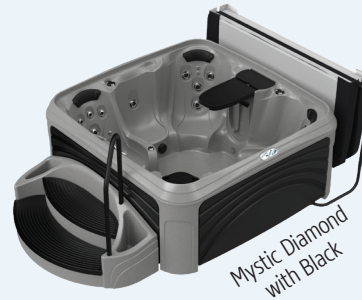

7 Contemporary and timeless colors including coordinated full suite and/or Umbrella Options

Coordinated Trim Colors Include:

- Wave flow design cabinet panels
- Everlast True Form comfort pillows
- Interior jet face detail
- Filtration lid and grill
- Air Controls
- Super Seal Cover

Suite Package Option Includes:

- Steps with planters, storage and handrail plus Cover Lifter