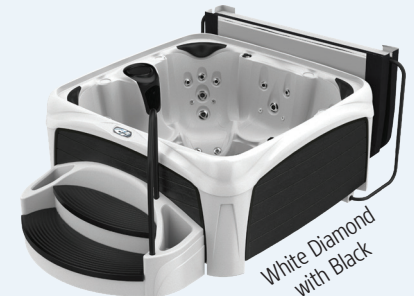

Suite Package Option Includes:

- Steps with planters, storage and handrail
- plus Cover Lifter

Black Diamond
with Black

Black Diamond
with Gray

Mystic Diamond
with Black

Sahara Diamond
with Coffee

White Diamond
with Espresso

White Diamond
with Gray

White Diamond
with Black

Crossover[™] COLLECTION & SUITES

Exterior corner LED lights add safety and ambiance around your spa.

Interior footwell LED lights are standard in all Crossover models. Add optional perimeter lights for a full spa glow.