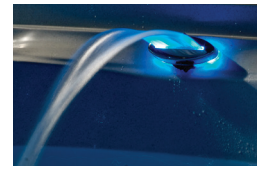

Water feature with adjustable flow and 9 LED color options

2020 NORTH AMERICAN SPECIFICATIONS

	U.S.	Canada
Seating:	6 – 7 person	6 – 7 person
Dimensions:	80" x 80" x 36"*	203 x 203 x 92 cm*
Spa Volume:	367 Gallons	1389 Litres
Dry Weight:	436 lbs.	198 kg.
Jets:	30 Stainless Steel	30 Stainless Steel
Pillows:	4	4
Electrical:	Convertible 120V 15amp**	Convertible 120V 15amp**
Heating:	1kW / 4kW**	1kW / 4kW**
Controls:	Digital	Digital
Pump:	3 HPR 2-Speed***	3 HPR 2-Speed***
Water Feature:	Fountain with LED Light	Fountain with LED Light
Filtration:	Easy Klean / Convex2	Easy Klean / Convex2
Insulation:	Foam Barrier	Foam Barrier
Ozone:	Optional	Optional
Ambiance LED Lighting Package:	Optional	Optional

Body and Trim Color Options

Spa Body/Step Body/Corners	Cabinet/Step Tread	Jets 2-Tone	Pillows/Filter Lid	Cover	Spa Body/Step Body/Corners	Cabinet/Step Tread	Jets 2-Tone	Pillows/Filter Lid	Cover
Mystic Diamond	Black	Gray	Black	Black	Sahara Diamond	Coffee	Espresso	Coffee	Black
White Diamond	Gray	Gray	Gray	Gray	Black Diamond	Black	Gray	Black	Black
White Diamond	Espresso	Espresso	Espresso	Walnut	Black Diamond	Gray	Gray	Gray	Gray
White Diamond	Black	Gray	Black	Black					

Syncrylic™ Diamond + Colors

*Specifications subject to change. Dimensions vary +/- .5"

**The heater can be converted from 120V 1kW to 240V 4kW with the installation of a 30 or 50amp 240V electrical service by a certified electrician

***HPR denotes High Performance Rated