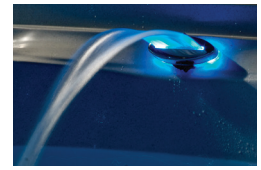

Water feature with adjustable flow and 9 LED color options

2020 NORTH AMERICAN SPECIFICATIONS

	U.S.	Canada
Seating:	5 – 6 person with lounge	5 – 6 person with lounge
Dimensions:	80" x 80" x 36"*	203 x 203 x 92 cm*
Spa Volume:	354 Gallons	1340 Litres
Dry Weight:	436 lbs.	198 kg.
Jets:	30 Stainless Steel	30 Stainless Steel
Pillows:	3	3
*Electrical:	Convertible 120V 15amp**	Convertible 120V 15amp**
*Heating:	1kW / 4kW**	1kW / 4kW**
Controls:	Digital	Digital
Pump:	3 HPR 2-Speed***	3 HPR 2-Speed***
Water Feature:	Fountain with LED Light	Fountain with LED Light
Filtration:	Easy Kleen / Convex2	Easy Kleen / Convex2
Insulation:	Foam Barrier	Foam Barrier
Ozone:	Optional	Optional
Ambiance LED Lighting Package:	Optional	Optional

Body and Trim Color Options

Spa Body/Step Body/Corners	Cabinet/Step Tread	Jets 2-Tone	Pillows/Filter Lid	Cover	Spa Body/Step Body/Corners	Cabinet/Step Tread	Jets 2-Tone	Pillows/Filter Lid	Cover
Mystic Diamond	Black	Gray	Black	Black	Sahara Diamond	Coffee	Espresso	Coffee	Black
White Diamond	Gray	Gray	Gray	Gray	Black Diamond	Black	Gray	Black	Black
White Diamond	Espresso	Espresso	Espresso	Walnut	Black Diamond	Gray	Gray	Gray	Gray
White Diamond	Black	Gray	Black	Black					

Syncrylic™ Diamond + Colors

*Specifications subject to change. Dimensions vary +/- .5"

**The heater can be converted from 120V 1kW to 240V 4kW with the installation of a 30 or 50amp 240V electrical service by a certified electrician

***HPR denotes High Performance Rated