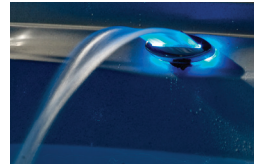

Water feature with adjustable flow and 9 LED color options

2020 NORTH AMERICAN SPECIFICATIONS

	U.S.	Canada
Seating:	6 – 7 person	6 – 7 person
Dimensions:	80" x 80" x 36"	203 x 203 x 92 cm*
Spa Volume:	367 Gallons	1389 Litres
Dry Weight:	456 lbs.	207 kg.
Jets:	40 Stainless Steel	40 Stainless Steel
Pillows:	4	4
Electrical:	240V 50amp	240V 50amp
Heating:	4kW	4kW
Controls:	Digital	Digital
Pumps:	3 HPR 2-Speed** 2.5 HPR 1-Speed**	3 HPR 2-Speed** 2.5 HPR 1-Speed**
Water Feature:	Fountain with LED Light	Fountain with LED Light
Filtration:	Easy Klean/Convex2	Easy Klean/Convex2
Insulation:	Foam Barrier	Foam Barrier
Ozone:	Included	Included

Ambiance LED Lighting Package: Optional

Optional

Body and Trim Color Options

Spa Body/Step Body/Corners	Cabinet/Step Tread	Jets 2-Tone	Pillows/Filter Lid	Cover	Spa Body/Step Body/Corners	Cabinet/Step Tread	Jets 2-Tone	Pillows/Filter Lid	Cover
Mystic Diamond	Black	Gray	Black	Black	Sahara Diamond	Coffee	Espresso	Coffee	Black
White Diamond	Gray	Gray	Gray	Gray	Black Diamond	Black	Gray	Black	Black
White Diamond	Espresso	Espresso	Espresso	Walnut	Black Diamond	Gray	Gray	Gray	Gray
White Diamond	Black	Gray	Black	Black					

Syncrylic™ Diamond + Colors

Manufactured in Lake Mary, Florida, USA.
©2020 Dream Maker Spas. All rights reserved.