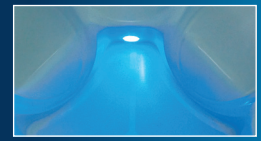

Crossover™ COLLECTION & SUITES

Plug & Play

Crossover 730S

The Crossover 730S Dream Maker Spas' plug and play, 30 jet, 6-7 person all seat spa. Each spa includes digital controls, Everlast true form pillows, and two-tone adjustable jets faces providing individual water pressure control. LED lighting features 9 patterns and color options and includes 8 exterior lights, footwell light for underwater glow and a water fountain with adjustable flow. With a Syncrylic™ unibody construction that is virtually indestructible, this energy efficient model comes with Weather Shield Super Seal Cover, patented Easy Klean/Convex2 filtration — all the benefits of a luxury spa at a fraction of the price. This all-inclusive, easy to install, lightweight design makes the Crossover 730S perfect for relaxing or entertaining.

Suite Package Option:

- Suite Storage Steps with planters and hand rail
- Convenient Cover Lifter

(Available only at time of purchase)

LED Footwell Light for an underwater glow