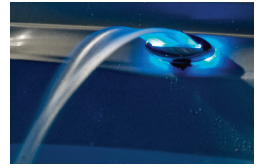

Water feature with adjustable flow and 9 LED color options

2020 NORTH AMERICAN SPECIFICATIONS

	U.S.	Canada
Seating:	5 – 6 person with lounge	5 – 6 person with lounge
Dimensions:	80" x 80" x 36"*	203 x 203 x 92 cm*
Spa Volume:	354 Gallons	1340 Litres
Dry Weight:	456 lbs.	207 kg.
Jets:	40 Stainless Steel	40 Stainless Steel
Pillows:	3	3
Electrical:	240V 50amp	240V 50amp
Heating:	4kW	4kW
Controls:	Digital	Digital
Pumps:	3 HPR 2-Speed** 2.5 HPR 1-Speed**	3 HPR 2-Speed** 2.5 HPR 1-Speed**
Water Feature:	Fountain with LED Light	Fountain with LED Light
Filtration:	Easy Kleen/Convex2	Easy Kleen/Convex2
Insulation:	Foam Barrier	Foam Barrier
Ozone:	Included	Included
Ambiance LED Lighting Package:	Optional	Optional

Body and Trim Color Options

Spa Body/Step Body/Corners	Cabinet/Step Tread	Jets 2-Tone	Pillows/Filter Lid	Cover	Spa Body/Step Body/Corners	Cabinet/Step Tread	Jets 2-Tone	Pillows/Filter Lid	Cover
Mystic Diamond	Black	Gray	Black	Black	Sahara Diamond	Coffee	Espresso	Coffee	Black
White Diamond	Gray	Gray	Gray	Gray	Black Diamond	Black	Gray	Black	Black
White Diamond	Espresso	Espresso	Espresso	Walnut	Black Diamond	Gray	Gray	Gray	Gray
White Diamond	Black	Gray	Black	Black					

Syncrylic™ Diamond + Colors