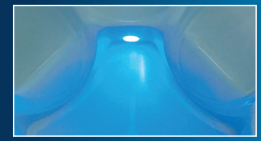

Crossover™ COLLECTION & SUITES

Plug & Play

Crossover 730L

The Crossover 730L is Dream Makers Spas' plug and play, 30 jet, 5-6 person with a lounger. Each spa includes digital controls, Everlast true form pillows, and two-tone adjustable jets faces providing individual water pressure control. LED lighting features 9 patterns and color options and includes 8 exterior lights, footwell light for underwater glow and a water fountain with adjustable flow. With a Syncrylic™ unibody construction that is virtually indestructible, this energy efficient model comes with Weather Shield Super Seal Cover, patented Easy Kleen/Convex2 filtration — all the benefits of a luxury spa at a fraction of the price. This all-inclusive, easy to install, lightweight design makes the Crossover 730L perfect for lounging and entertaining.

Suite Package Option:

- Suite Storage Steps with planters and hand rail
- Convenient Cover Lifter

(Available only at time of purchase)

LED Footwell Light for an underwater glow